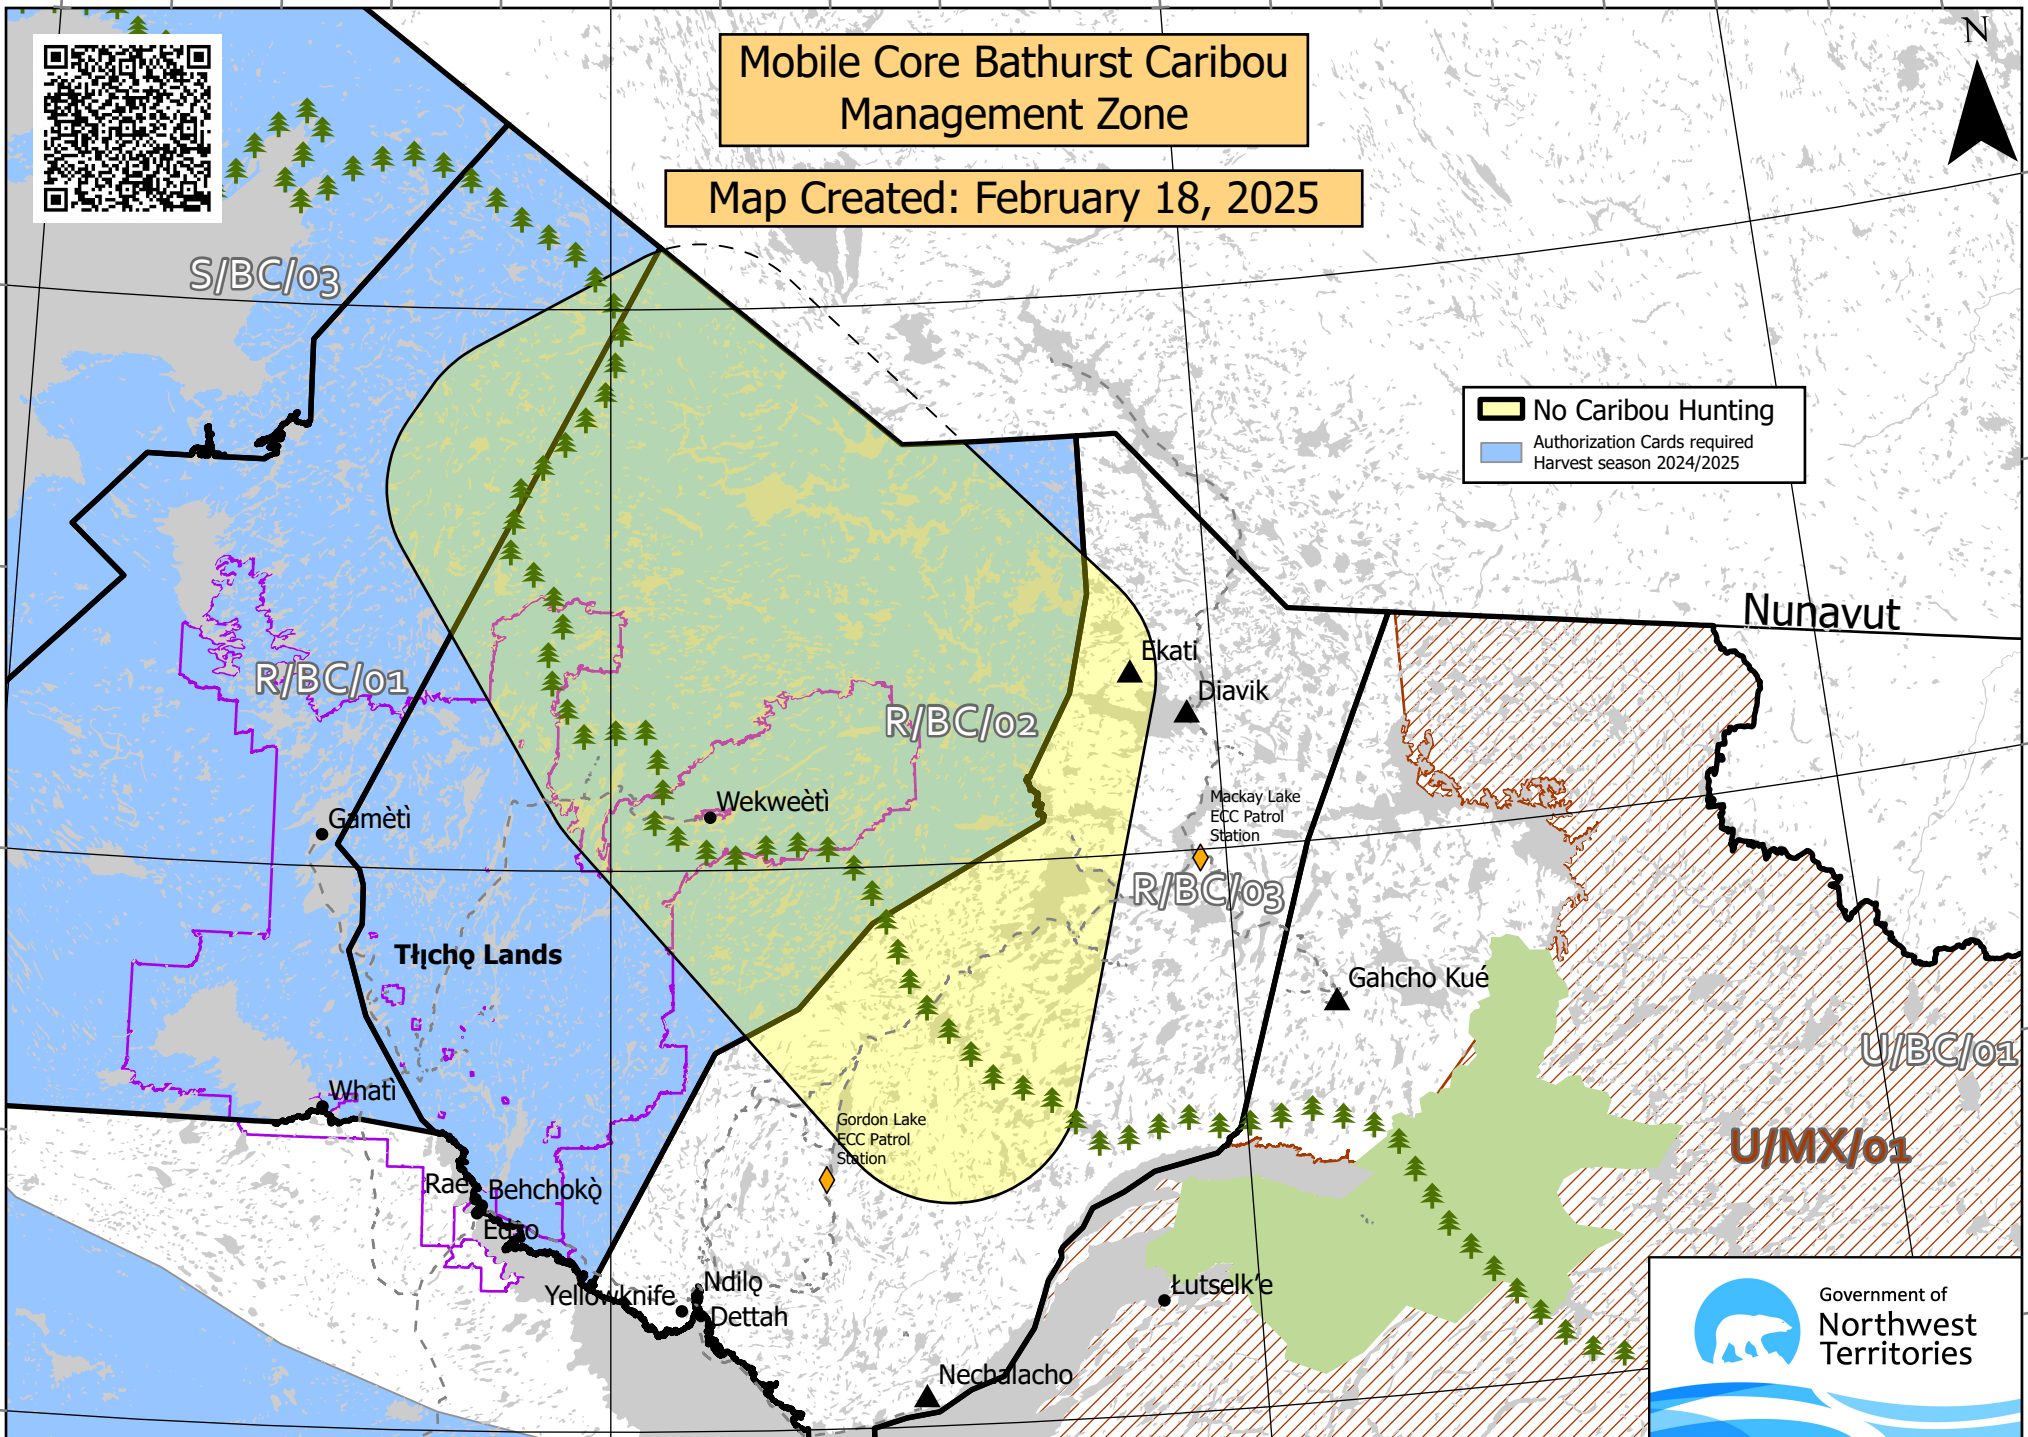

# Mobile Core Bathurst Caribou Management Zone

Map Created: February 18, 2025

 No Caribou Hunting  
 Authorization Cards required  
Harvest season 2024/2025

Next Map expected:  
February 25, 2025

NOTE: This map shows portions of the mobile zone extending into Nunavut for information purposes only. The Mobile Core Bathurst Caribou Management Zone Regulations do not apply inside National Park Reserves nor outside the normal boundaries of the Northwest Territories.